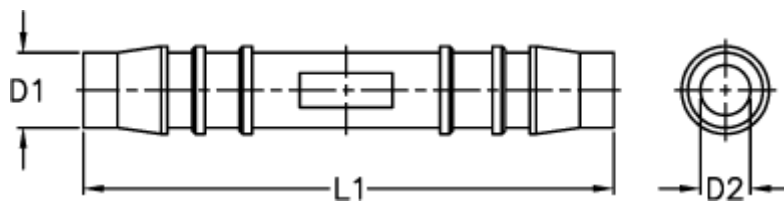

Article number: 027508900010

Description: Norma hose coupling GS 10

## Measures

---

D1 = 10

D2 = 7.0

L1 = 63.0